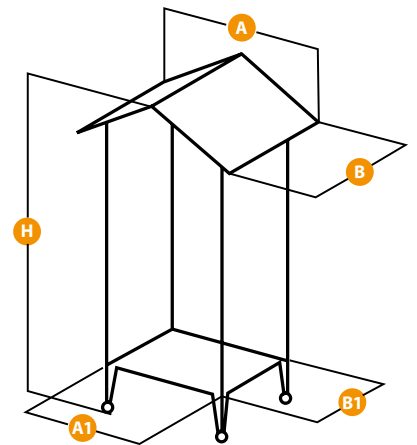

HEMMY

SAVE SPACE PACKING

HEMMY

56160514 - INNER 1
84,5x65,5x165 (AxBxH) cm
67,5x58x165 (A1xB1xH) cm
33.3x25.8x65 (AxBxH) in
26.6x22.8x65 (A1xB1xH) in

INCLUDED

INCLUDED

Brava 6

FPI 4564