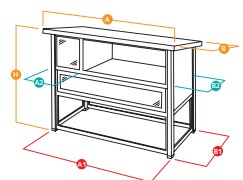

RANCH 120

UNIVERSAL
CONNECTION SYSTEM

Page 37

RANCH 120

57091000 - INNER 1
115x67x101 (AxBxH) cm
106x56 (A1xB1) cm
32x52 (A2xB2) cm
45,3 x 26,6 x 39,8 (AxBxH) in
41,7x22 (A1xB1) in
12,6x20,5 (A2xB2) in

SLIDE OUT PLASTIC TRAY