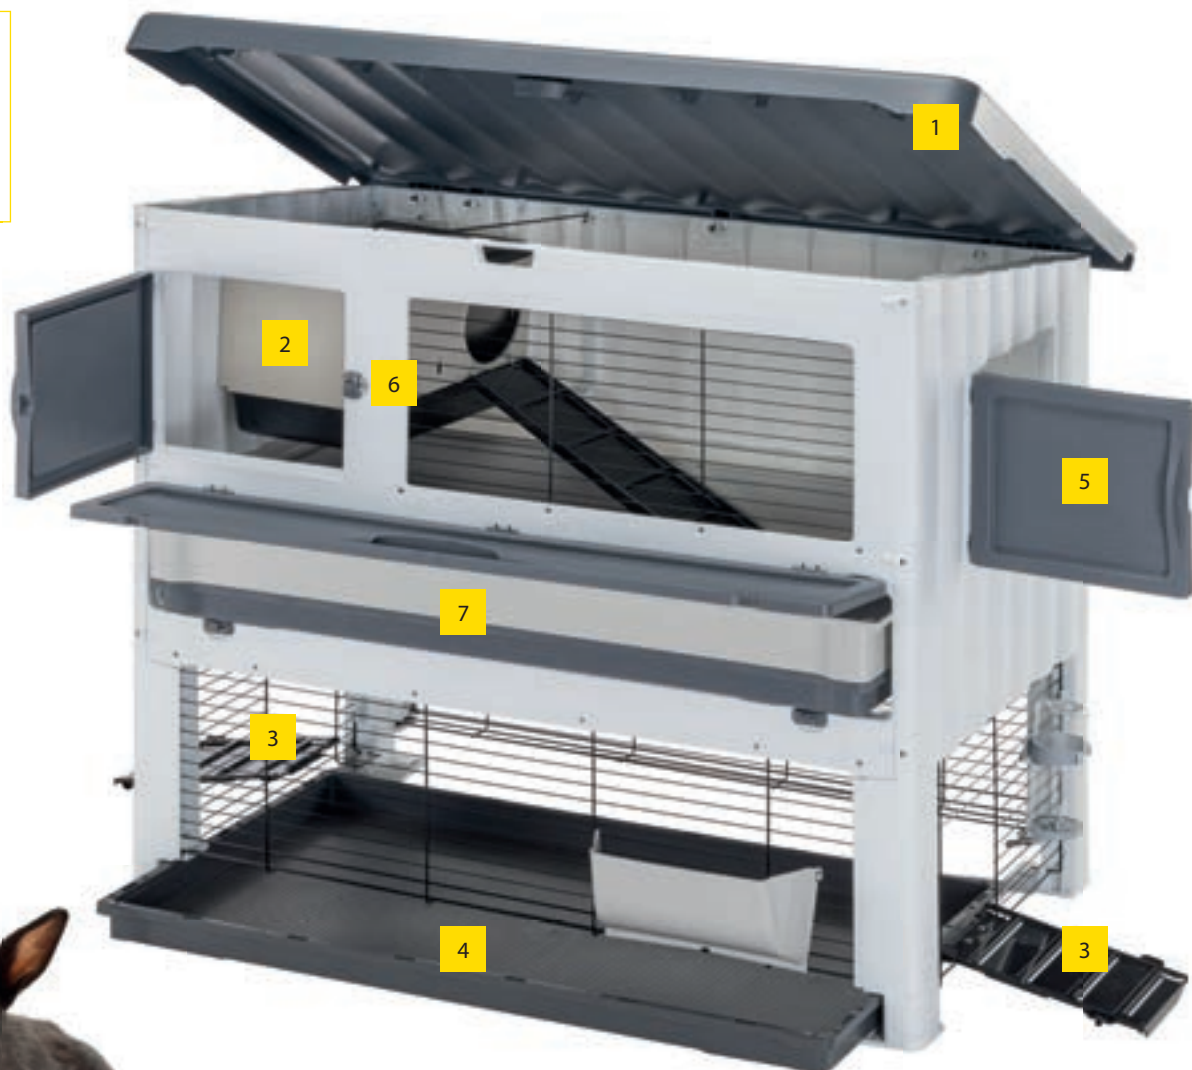

GRAND LODGE Features

1 FULL OPENING
HINGED ROOF

2 PLASTIC HOME

3 DOOR ON
BOTH SIDES

4 REMOVABLE
FLOOR
only PLUS model

5 USEFUL
SIDE DOOR

6 SECURE LOCK
SYSTEM

7 REMOVABLE
TRAY