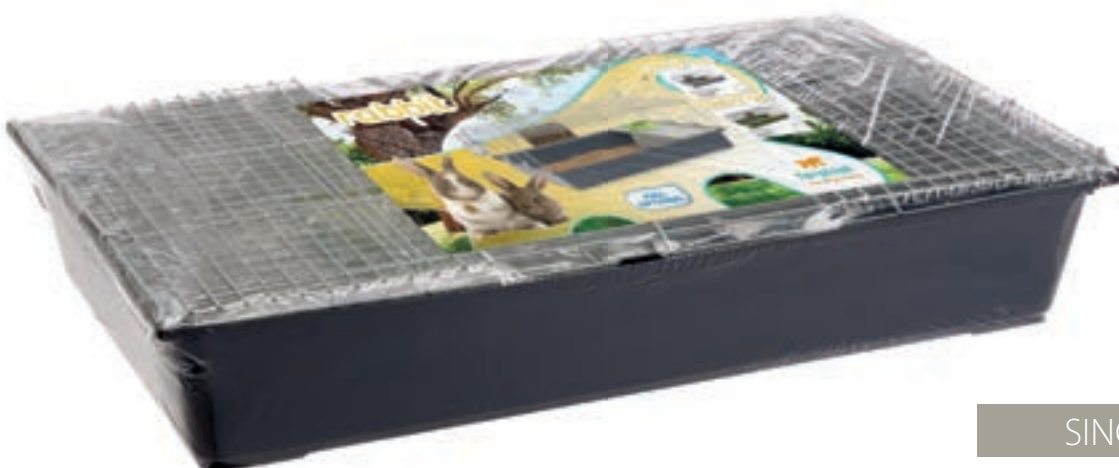

SINGLE PACKED

RABBIT 100
57052070 - INNER 1
95 x 57 x h 46 cm
37.4 x 22.4 x h 18.1 in

8 0 10690 101590