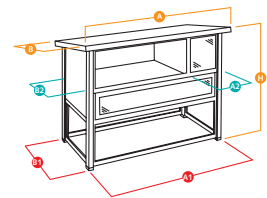

RANCH 100

UNIVERSAL
CONNECTION SYSTEM

Page 37