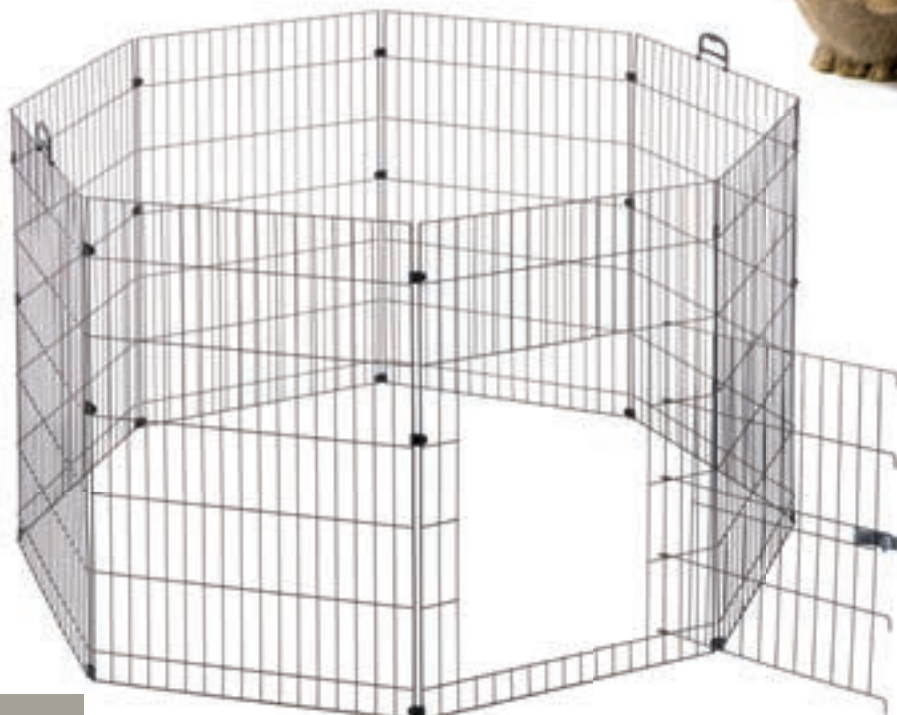

h 76,5 cm - 30.1 in

FREERUN MEDIUM
57045817ZP - INNER 1
Ø 140 x h 76,5 cm
Ø 55.1 x h 30.1 in

8 010690 187624

FREERUN LARGE

NEW

UNIVERSAL
CONNECTION SYSTEM

Page 37

h 91,5 cm - 36 in

FREERUN LARGE
57045917ZP - INNER 1
Ø 140 x h 91,5 cm
Ø 55.1 x h 36 in

8 010690 187631

WOODEN HOME FOR HAMSTERS AND MICE

HAMSTERVILLE

SLIDE OUT PLASTIC TRAY AND NET

SAVE SPACE PACKING

HAMSTERVILLE
57026517 - INNER 1
60 x 34 x h 49 cm
23.6 x 13.4 x h 19.3 in