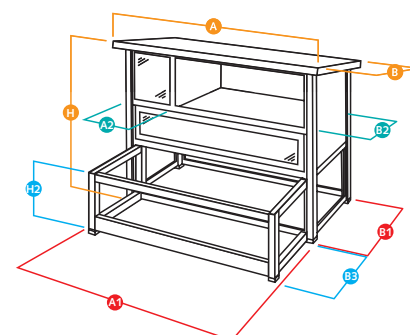

SELF SUPPORTING ARM

RANCH 120 MAX

RANCH 120 MAX

57091200 - INNER 1
115x67x106,5 (AxBxH) cm
106,5x56 (A1xB1) cm
31x52 (A2xB2) cm
48x41 (B3xH2) cm
45,3x26,4x41,9 (AxBxH) in
41,9x22 (A1xB1) in
12,2x20,47 (A2xB2) in
18,9x16,14 (B3xH2) in