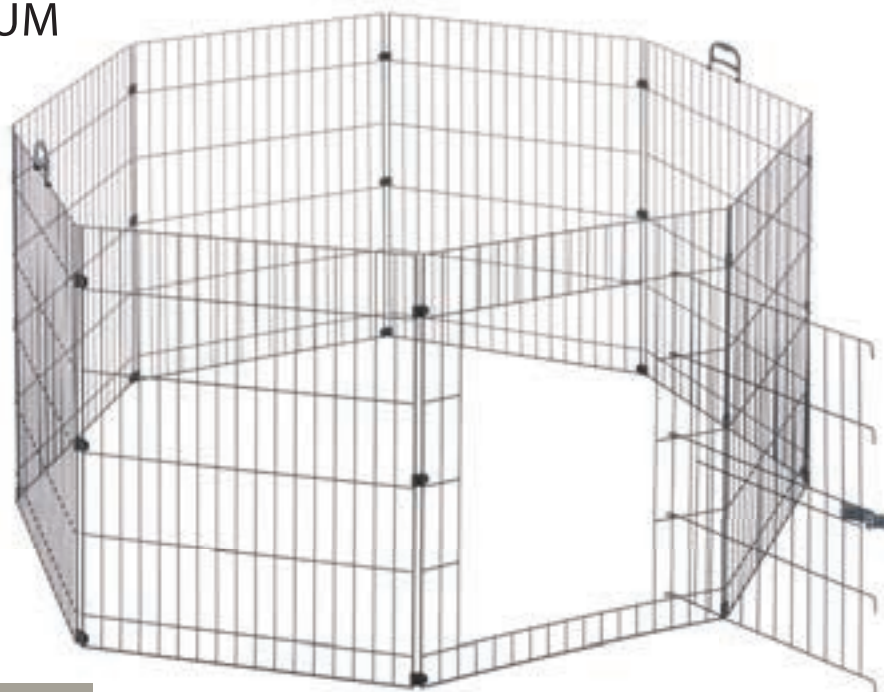

Optional, not included

NEW

RABBIT PARK PROTECTION NET

57630000 - INNER 1
Ø 200 x h 150 cm
Ø 78.7 x h 59.06 in

FREERUN MEDIUM

NEW

UNIVERSAL
CONNECTION SYSTEM

Page 37

h 76,5 cm - 30.1 in

FREERUN MEDIUM
57045817ZP - INNER 1
Ø 140 x h 76,5 cm
Ø 55.1 x h 30.1 in

8 010690 187624

FREERUN LARGE

NEW

UNIVERSAL
CONNECTION SYSTEM

Page 37

h 91,5 cm - 36 in