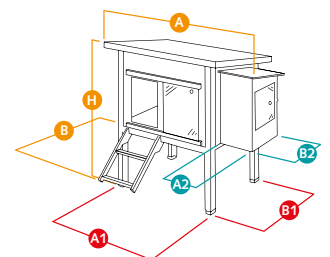

HEN HOUSE 30

57096000 - INNER 1
 162x100x110 (AxBxH) cm
 124 x 65 (A1xB1) cm
 26 x 34 (A2xB2) cm
 63.8x39.4x43.3 (AxBxH) in
 48.8x25.6 (A1xB1) in
 10.2x13.4 (A2xB2) in

DRINKING BOTTLE FOR HENS

OLBIA 1

NEW