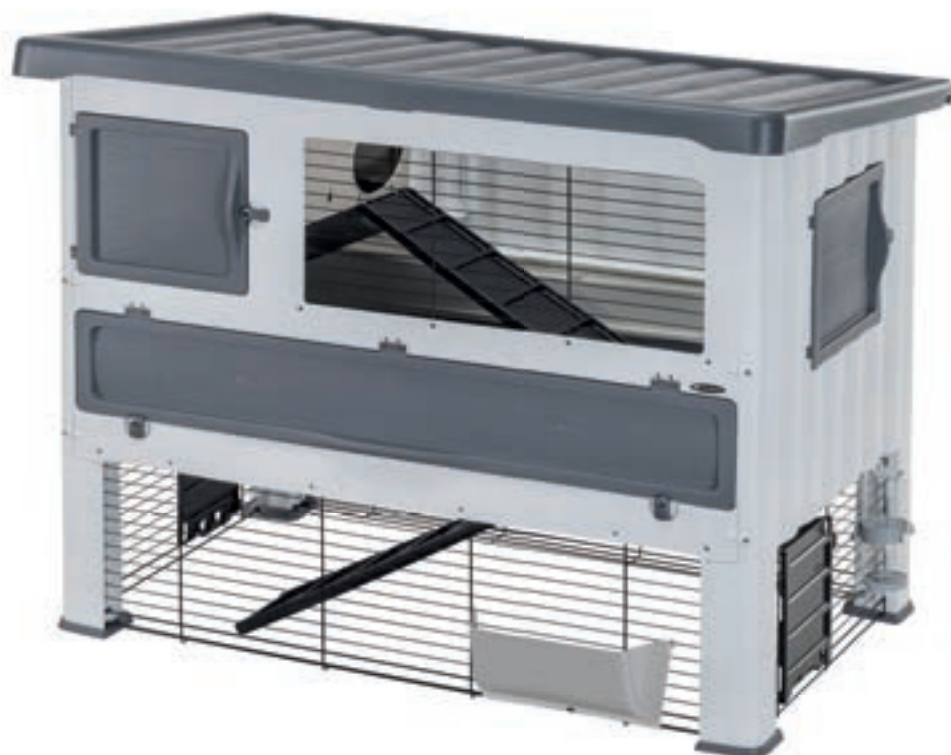

57612000 - INNER 1
124 x 58 x h 1 cm
48.8 x 22.8 x h 0.4 in

PROTECTIVE ROLLER

PROTECTIVE ROLLER GRAND LODGE

57622000 - INNER 1
83 x h 41,2 cm
32.7 x h 16.2 in

GRAND LODGE 120

**UNIVERSAL
CONNECTION SYSTEM**