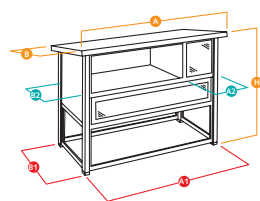

RANCH 120 BASIC

UNIVERSAL
CONNECTION SYSTEM

Page 37

RANCH 120 BASIC

57090021 - INNER 1
115,5x65x92 (AxBxH) cm
108,5x58 (A1xB1) cm
33,5x54,5 (A2xB2) cm
45,5x25,6x22,8 (AxBxH) in
43,3x24 (A1xB1) in
13,2x21,5 (A2xB2) in