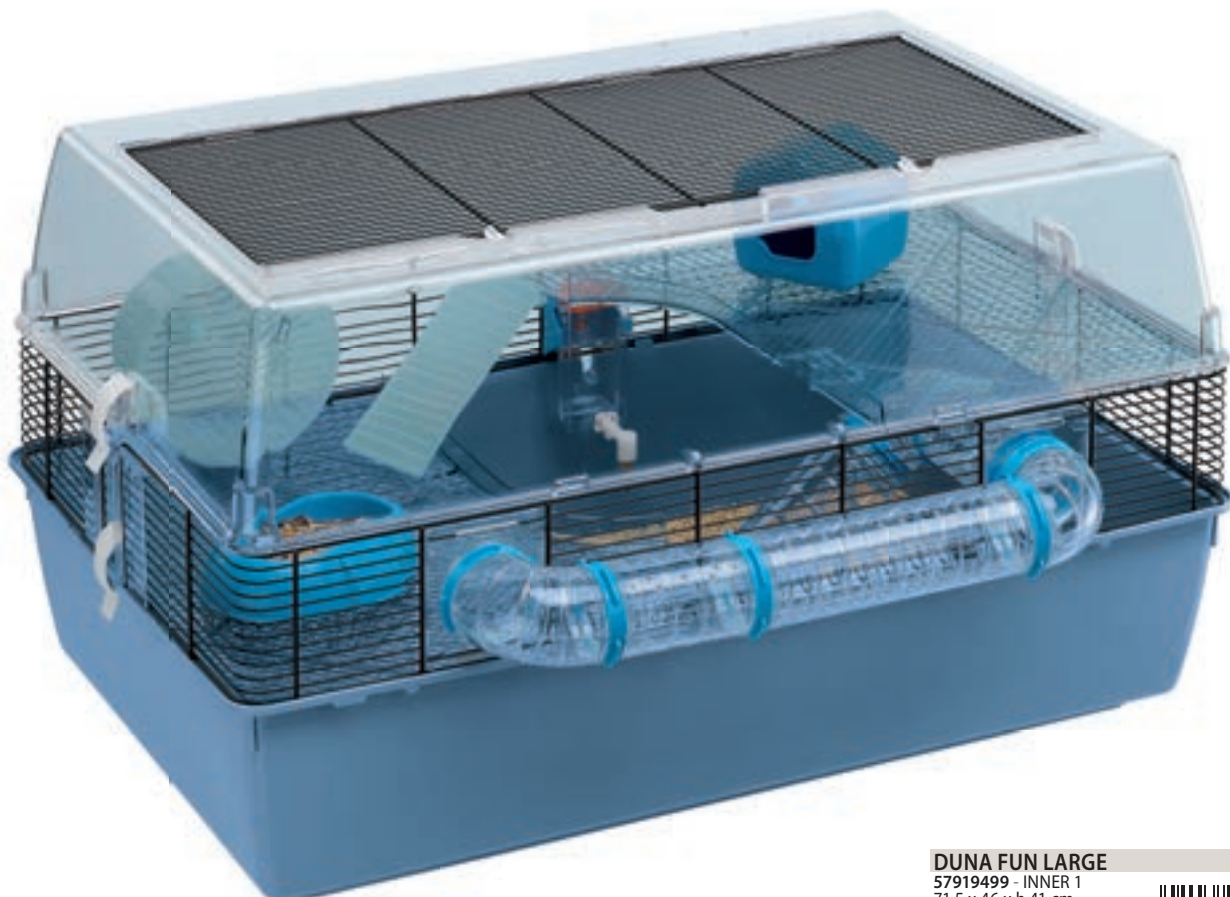

DUNA FUN LARGE
for Hamsters and Mice

DUNA FUN LARGE
57919499 - INNER 1
71,5 x 46 x h 41 cm
28,1 x 18,1 x h 16,1 in

CRICETI 9

CRICETI 9
57009411 - INNER 3
46 x 29,5 x h 23 cm
18.1 x 11.6 x h 9.06 in
MIXED COLOURS