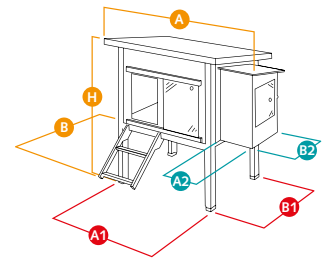

HEN HOUSE 10

57094500 - INNER 1
124x98x110 (AxBxH) cm
85 x 63 (A1xB1) cm
26 x 34 (A2xB2) cm
48.8x38.6x43.3 (AxBxH) in
33.5x24.8 (A1xB1) in
10.2x13.4 (A2xB2) in