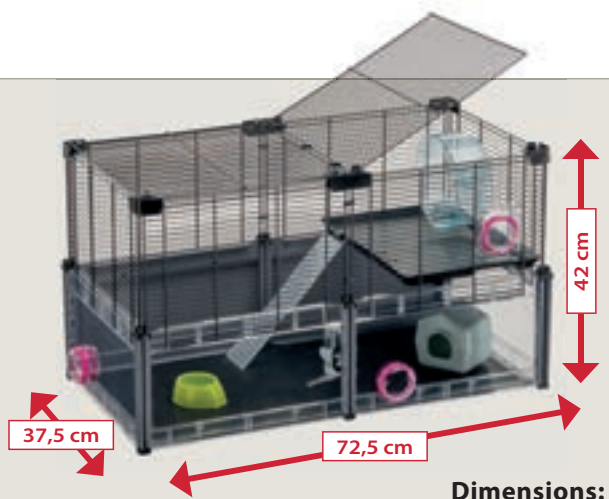

Add-on Extension Kit page 24

Floor
Kit

Roof
Kit

Customizable with Accessories page 26

MULTIPLA HAMSTER

57007217 - INNER 1
72,5 x 37,5 x h 42 cm
28,5 x 14,8 x h 16,5 in

Dimensions:
72,5 x 37,5 x h 42 cm - 28.5 x 14.8 x h 16.5 in

MODULAR HOMES FOR HAMSTERS AND MICE

ASSEMBLY TUTORIAL

NEW

MULTIPLA HAMSTER CRYSTAL

0.52 m²

7,5 mm
0.3 in

Dimensions:
72,5 x 37,5 x h 62 cm - 28.5 x 14.8 x h 24.4 in

Customizable with Accessories page 26