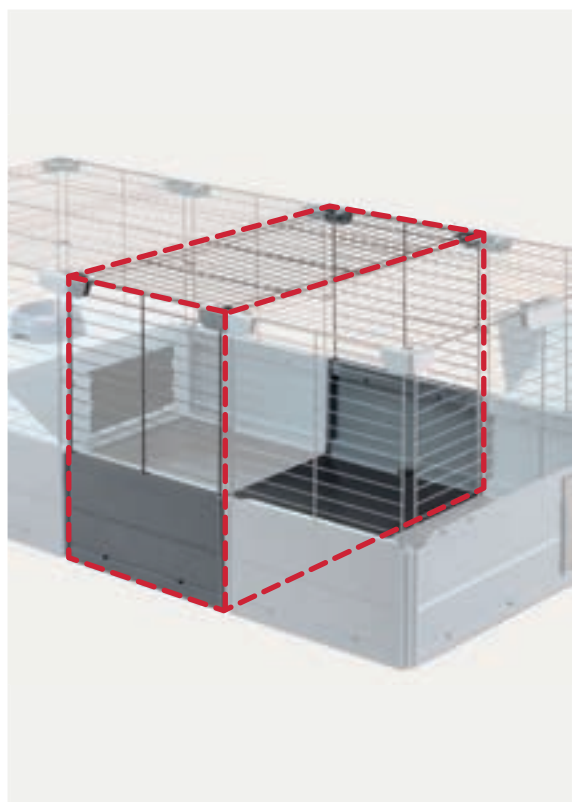

1,30 m²

Dimensions:
107,5 x 72 x h 96,5 cm - 42.1 x 28.3 x h 37.8 in

Add-on Extension Kit page 44

Floor Kit

Roof Kit

Can be expanded by Extra Add-on Kit

Home Set 2

107 x 107,5 x h 96,5 cm

42.1 x 42.3 x h 38 in

Home Set 3

142,5 x 72 x h 96,5 cm

56.1 x 28.3 x h 38 in

MULTIPLA BASE EXTENSION

Add-on Module for Multipla series

NEW

MULTIPLA BASE EXTENSION