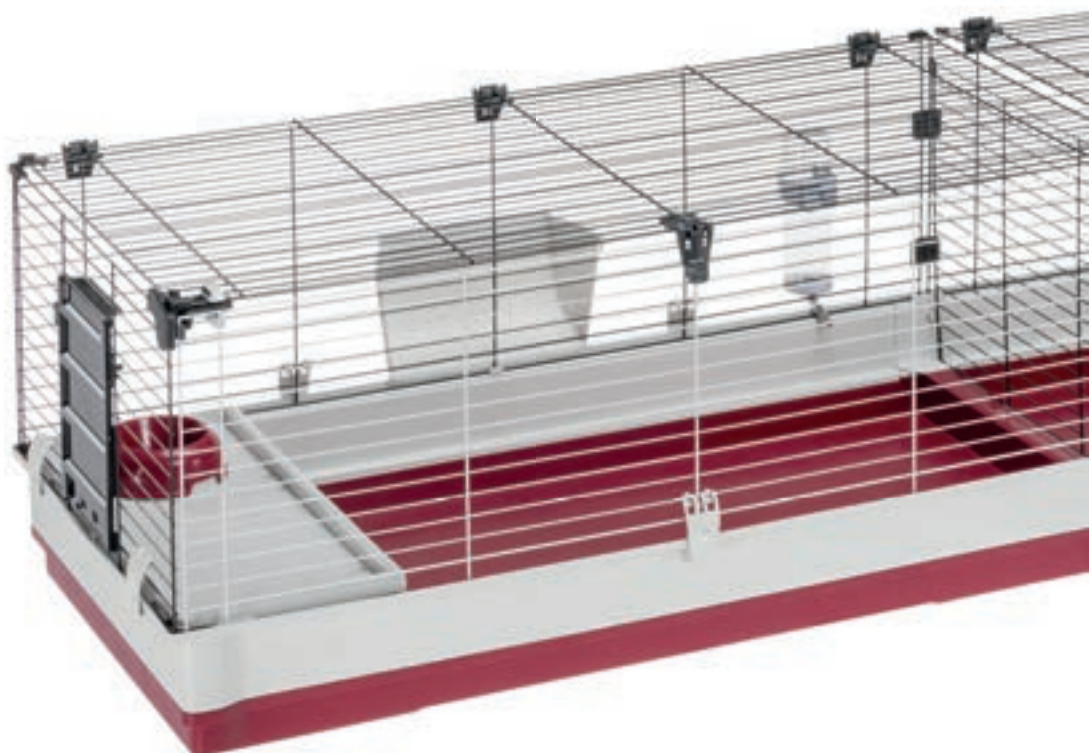

Page 37

SAVE SPACE PACKING

BOX DIMENSION:

120 x 63 x h 13 cm
47.2 x 24.8 x 5.1 in

KROLIK 200
57072870 - INNER 1
205 x 60 x h 50 cm
80.7 x 23.6 x h 19.7 in

REMOVABLE EXTENSION

WIDE LIVING SPACE **0,97 m²** **KROLIK 160 RESTYLING**

Removable extension for Krolik Restyling

REMOVABLE EXTENSION

KROLIK EXTENSION
57072980 - INNER 1
42 x 60 x h 50 cm
16.5 x 23.6 x h 19.7 in

KROLIK LARGE RESTYLING

WIDE LIVING SPACE **0,60 m²**

UNIVERSAL
CONNECTION SYSTEM