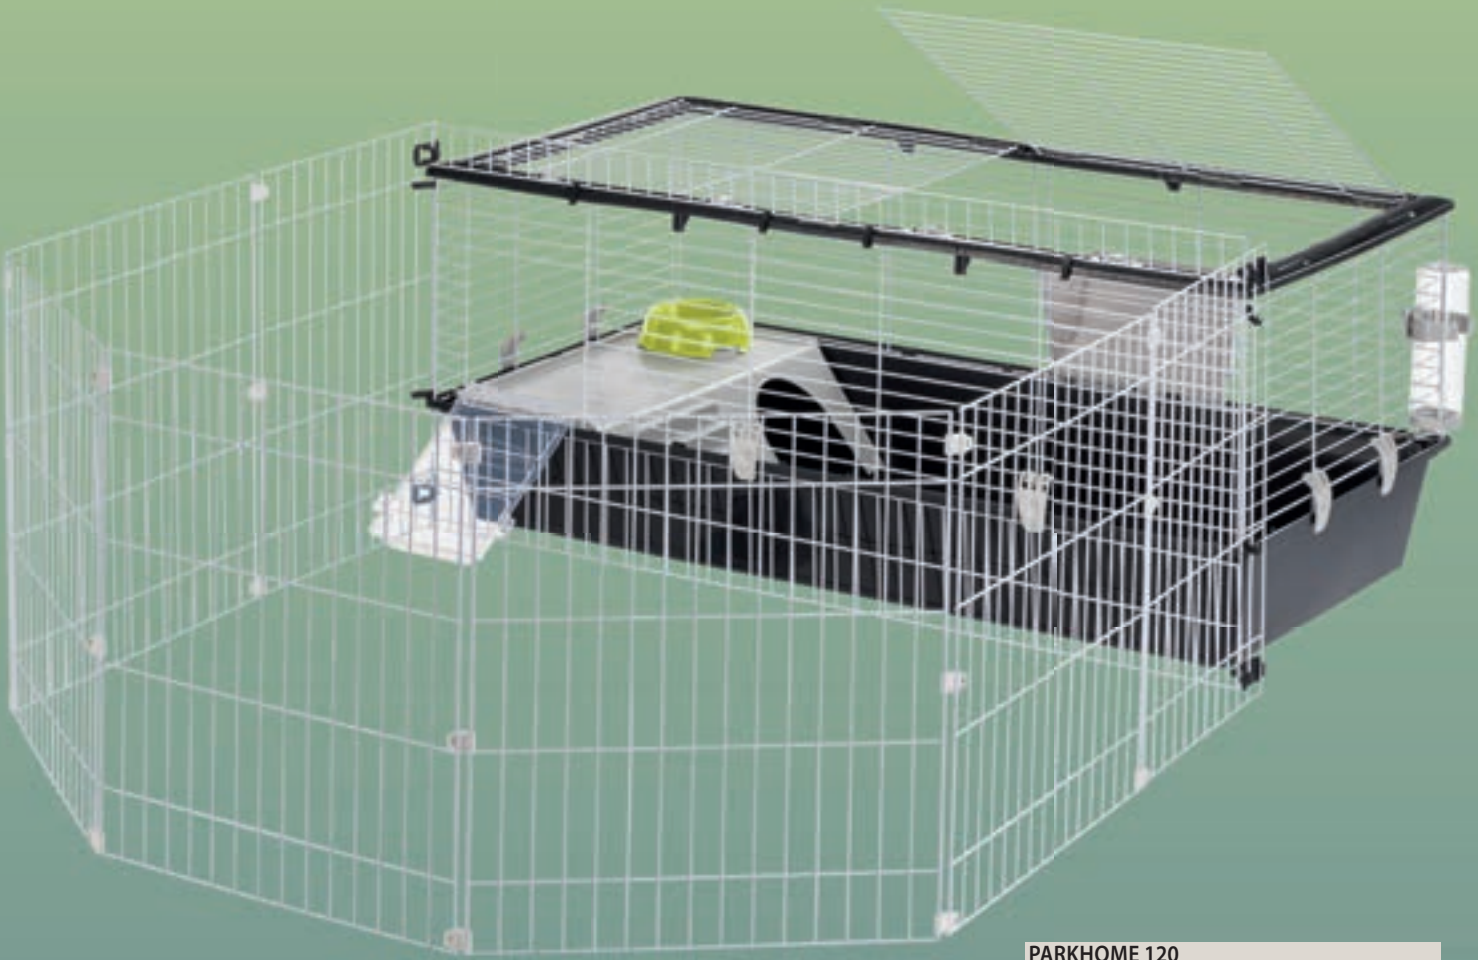

RABBIT HOMES

PARKHOME 120

NEW

PARKHOME 120
57067970 - INNER 1
118 x 164 x h 56 cm
46.5 x 64.6 x h 22.05 in