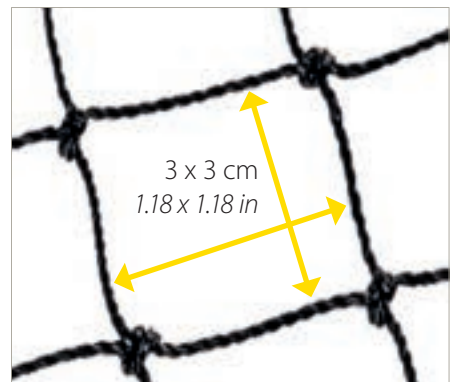

Optional, not included

NEW

RABBIT PARK PROTECTION NET

57630000 - INNER 1
Ø 200 x h 150 cm
Ø 78.7 x h 59.06 in

FREERUN MEDIUM

NEW

UNIVERSAL
CONNECTION SYSTEM

Page 37