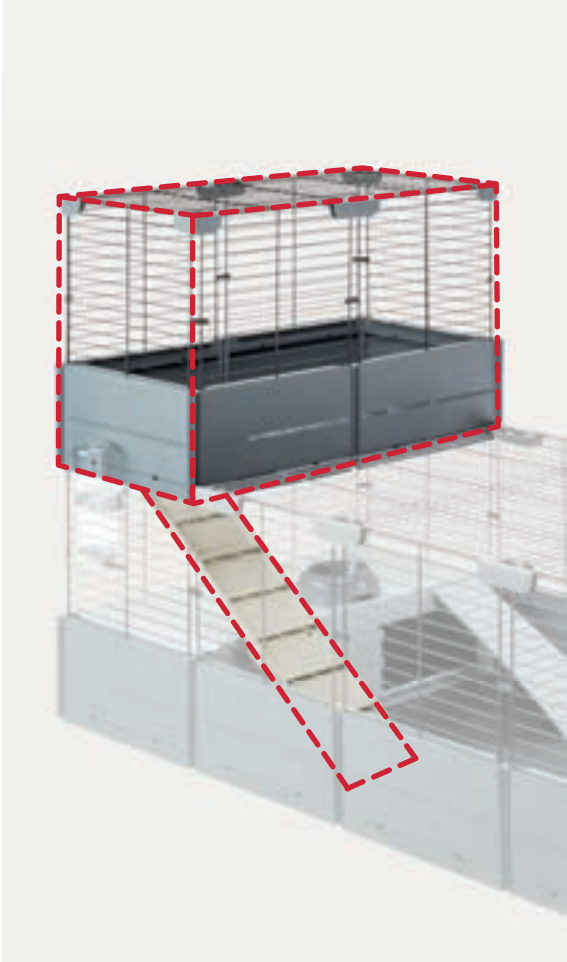

CREATE YOUR SET!