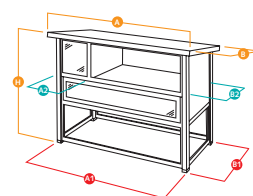

GRAND LODGE 120

**UNIVERSAL
CONNECTION SYSTEM**

Page 37

GRAND LODGE 120

57085360 - INNER 1
115,5x73x110 (AxBxH) cm
107x63 (A1xB1) cm
25,5x40,5 (A2xB2) cm
45,5x28,7x43,3 (AxBxH) in
42,1x24,8 (A1xB1) in
10,04x15,9 (A2xB2) in

8 1010690 139777