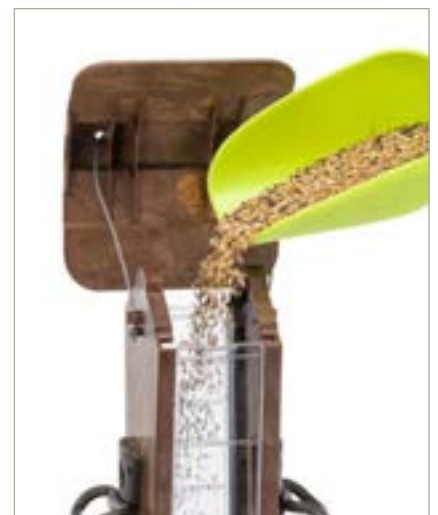

OUTDOOR WILD BIRD FEEDERS

JOK 2

NEW

JOK 2
84536712 - INNER 1
34 x 26 x h 23 cm
13.4 x 10.2 x h 9.06 in

JOK 21

NEW

JOK 21
84539712 - INNER 1
19 x 17,5 x h 32 cm
7.5 x 6.9 x h 12.6 in

LOCRI