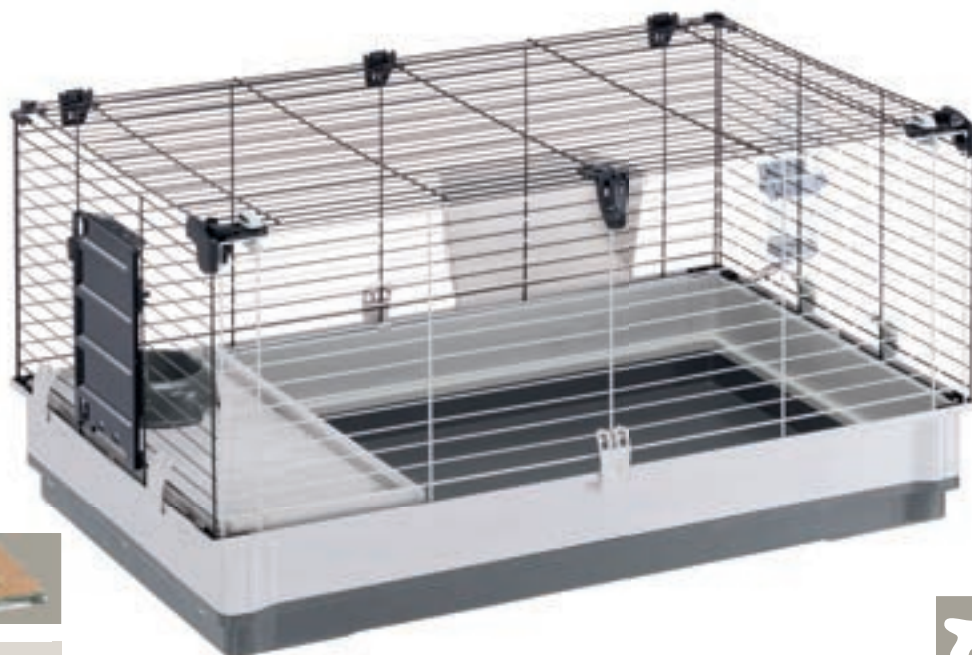

KROLIK LARGE RESTYLING

WIDE LIVING SPACE **0,60 m²**

UNIVERSAL
CONNECTION SYSTEM

Page 37

ASSEMBLY TUTORIAL

SINGLE
PACKED

KROLIK LARGE
57070517 - INNER 1
100 x 60 x h 50 cm
39.4 x 23.6 x h 19.7 in