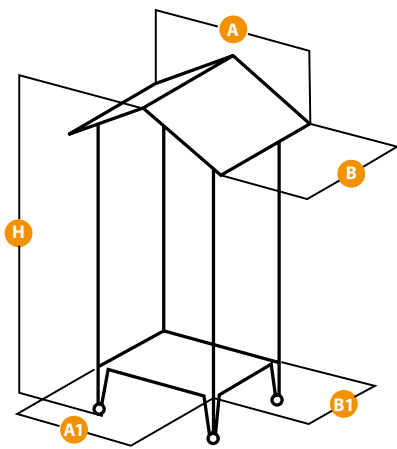

NOTA MEDIUM

NEW