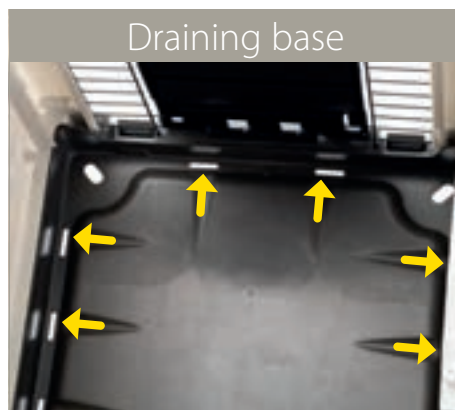

NEW

METRÒ STATION

House for rabbits.

Ready to be connected to the METRÒ rabbit tunnels.

METRÒ STATION
57073100 - INNER 1
43 x 48 x h 44 cm
16.9 x 18.9 x h 17.3 in

	WHERE TO CONNECT THE TUNNEL		HOW TO INTRODUCE THE TUNNEL		HOW TO FIX THE TUNNEL	
	Side	Front	Wires cutting	Door removing	With clips	with screws
ARENA	✓		✓			✓
BONNIE	✓			✓	✓	
CASITA / BARN 100/120 up to 2021	✓		✓			✓
CASITA / BARN 100/120 RESTYLING		✓		✓	✓	
COTTAGE / COTTAGE LARGE up to 2021	✓		✓			✓
COTTAGE / COTTAGE LARGE RESTYLING	✓			✓	✓	
FREERUN	✓	✓	✓			✓
FURET	✓		✓			✓
GRAND LODGE up to 2021		✓	✓			✓
GRAND LODGE RESTYLING	✓			✓	✓	
KROLIK up to 2021	✓		✓		✓	
KROLIK RESTYLING	✓			✓	✓	
MULTIPLA	✓			✓		✓
PARK HOME Fixed at the Pen	✓	✓	✓			✓
RABBIT 80	✓		✓			✓
RABBIT 100/120 up to 2021	✓		✓			✓
RABBIT 100/120 from 2022	✓		✓		✓	
RANCH 100		✓		✓		✓
RANCH 120		✓	✓			✓
SARA	✓		✓		✓	
TOMMY Page 50	✓			✓	✓	