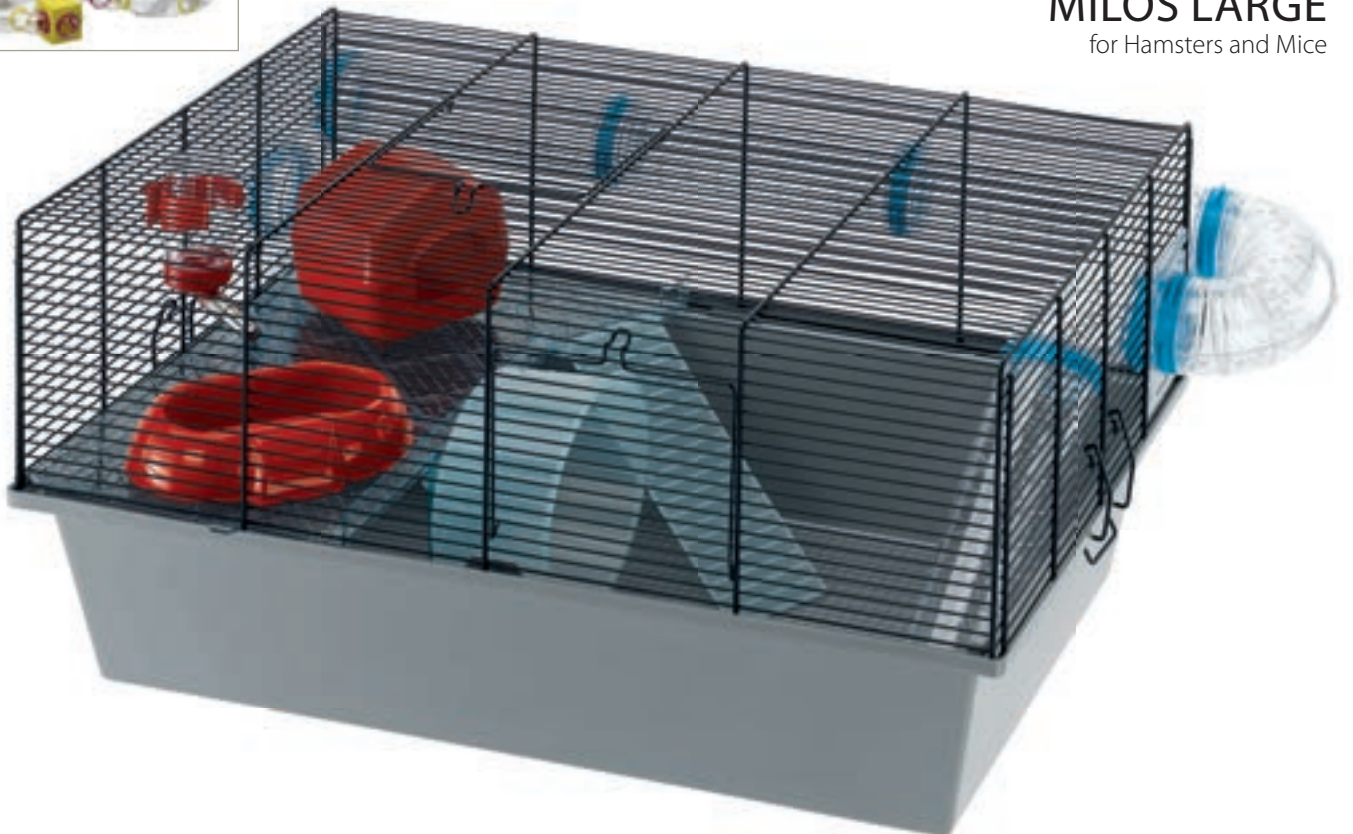

MODULAR HOMES FOR HAMSTERS AND MICE

MILOS MEDIUM
for Hamsters

Customizable with Accessories
page 26

MILOS MEDIUM
57010517 - INNER 3
50 x 35 x h 25 cm
19.7 x 13.8 x h 9.8 in
MIXED COLOURS

MILOS LARGE
for Hamsters and Mice

MILOS LARGE
57010617 - INNER 1
58 x 38 x h 30,5 cm
22.8 x 15 x h 12,008 in

CRICETI 15

STAND (Optional)

STAND 80
90040017 - INNER 1
73,5 x 44 x h 50 cm
28.94 x 17.32 x h 19.68 in

8 0 10690 0925 15

SAVE SPACE PACKING (x2)