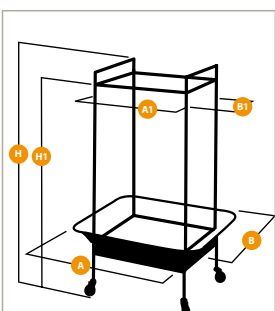

EXPERT 100

wire: Ø 4-5 mm

EXPERT 100
55042521 - INNER 1
124,5x100x156 (AxBxH)cm
100x75x144 (A1xB1xH1) cm
49,02 x 39,4 x 61,4 (AxBxH) in
39,4x29,5x56,7 (A1xB1xH1) in