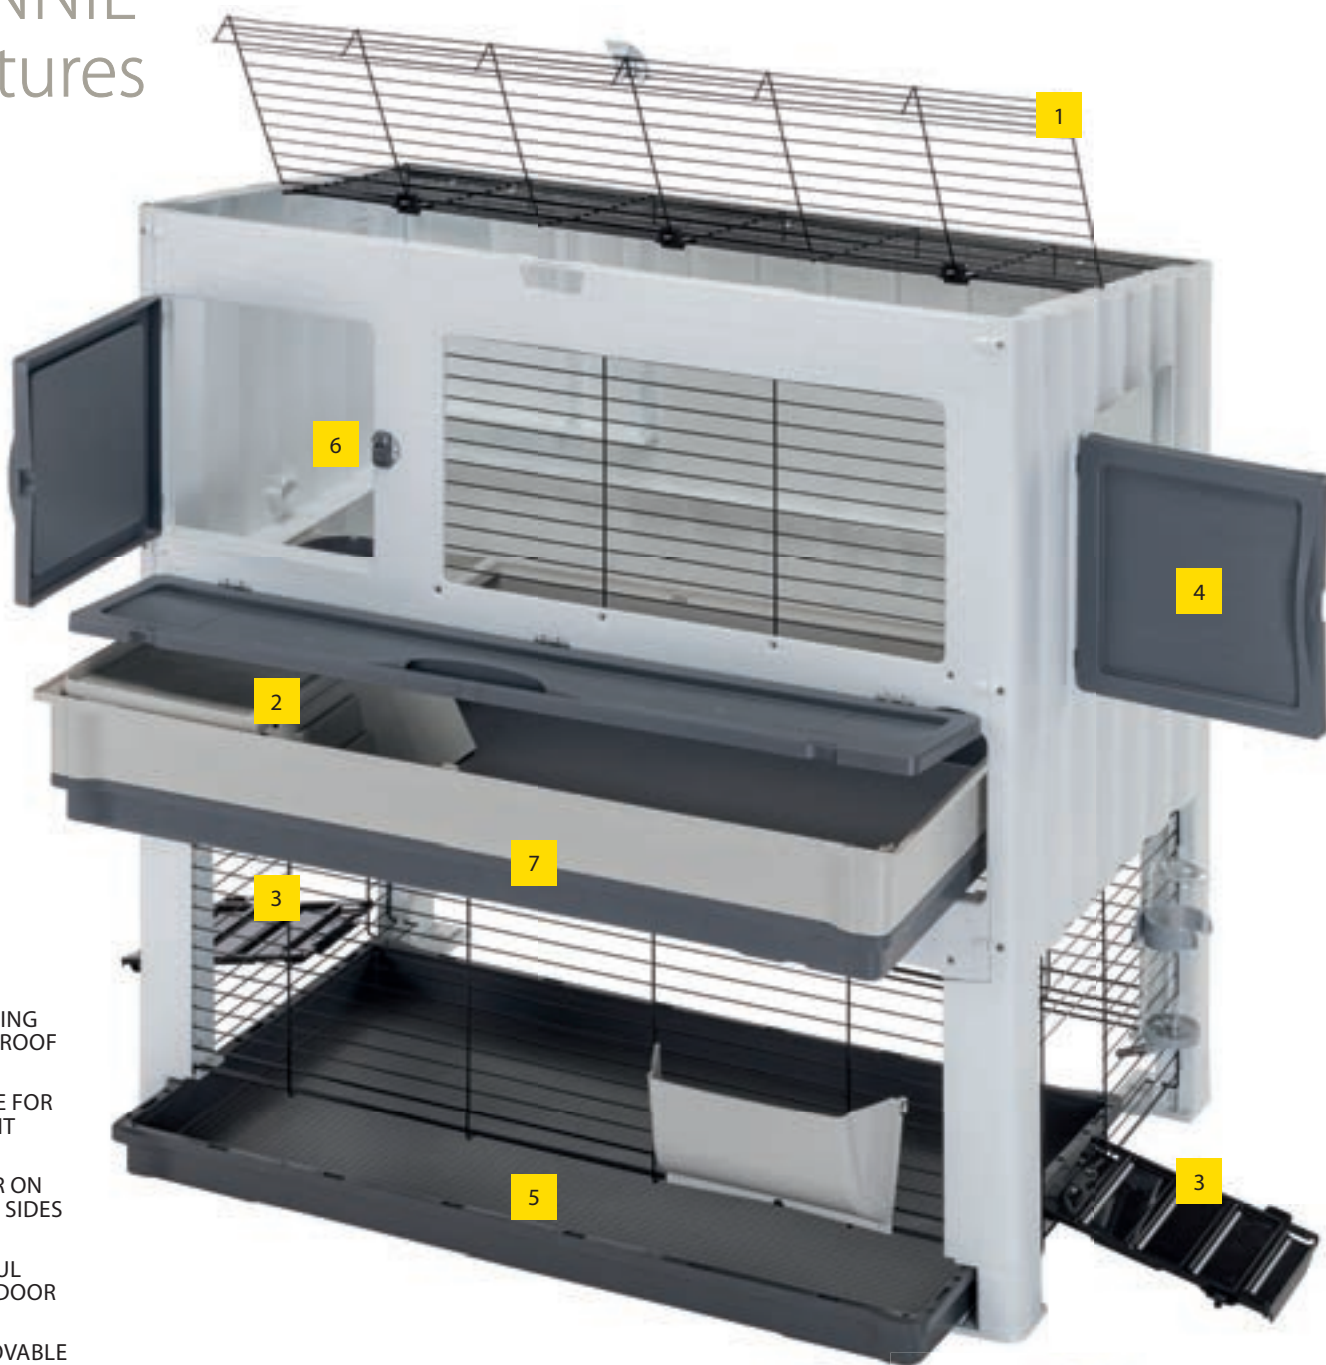

BONNIE Features

- 1** OPENING WIRE ROOF
- 2** HOME FOR RABBIT
- 3** DOOR ON BOTH SIDES
- 4** USEFUL SIDE DOOR
- 5** REMOVABLE FLOOR
- 6** SECURE LOCK SYSTEM

- 7** REMOVABLE PLASTIC TRAY

PLASTIC HUTCH FOR RABBITS