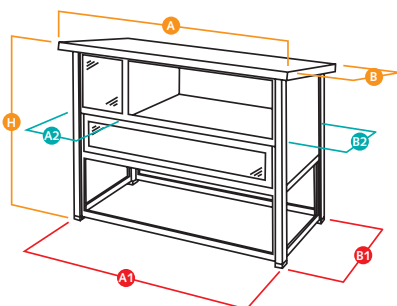

PLASTIC HUTCH FOR RABBITS

GRAND LODGE 140 PLUS

GRAND LODGE 140 PLUS

57087900 - INNER 1
134x73x117 (AxBxH)cm
127x63 (A1xB1) cm
25,5x40,5 (A2xB2) cm
52,8x28,7x46,06 (AxBxH) in
50x24,8 (A1xB1) in
10,04x15,9 (A2xB2) in