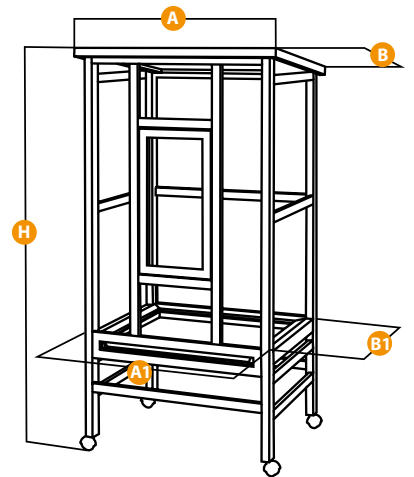

WILMA

SAVE SPACE PACKING

WILMA

56160614 - INNER 1
83x67x158,5 (AxBxH) cm
76,5x62x158,5 (A1xB1xH) cm
32,7x26,4x62,4 (AxBxH) in
30,1x24,4x62,4 (A1xB1xH) in