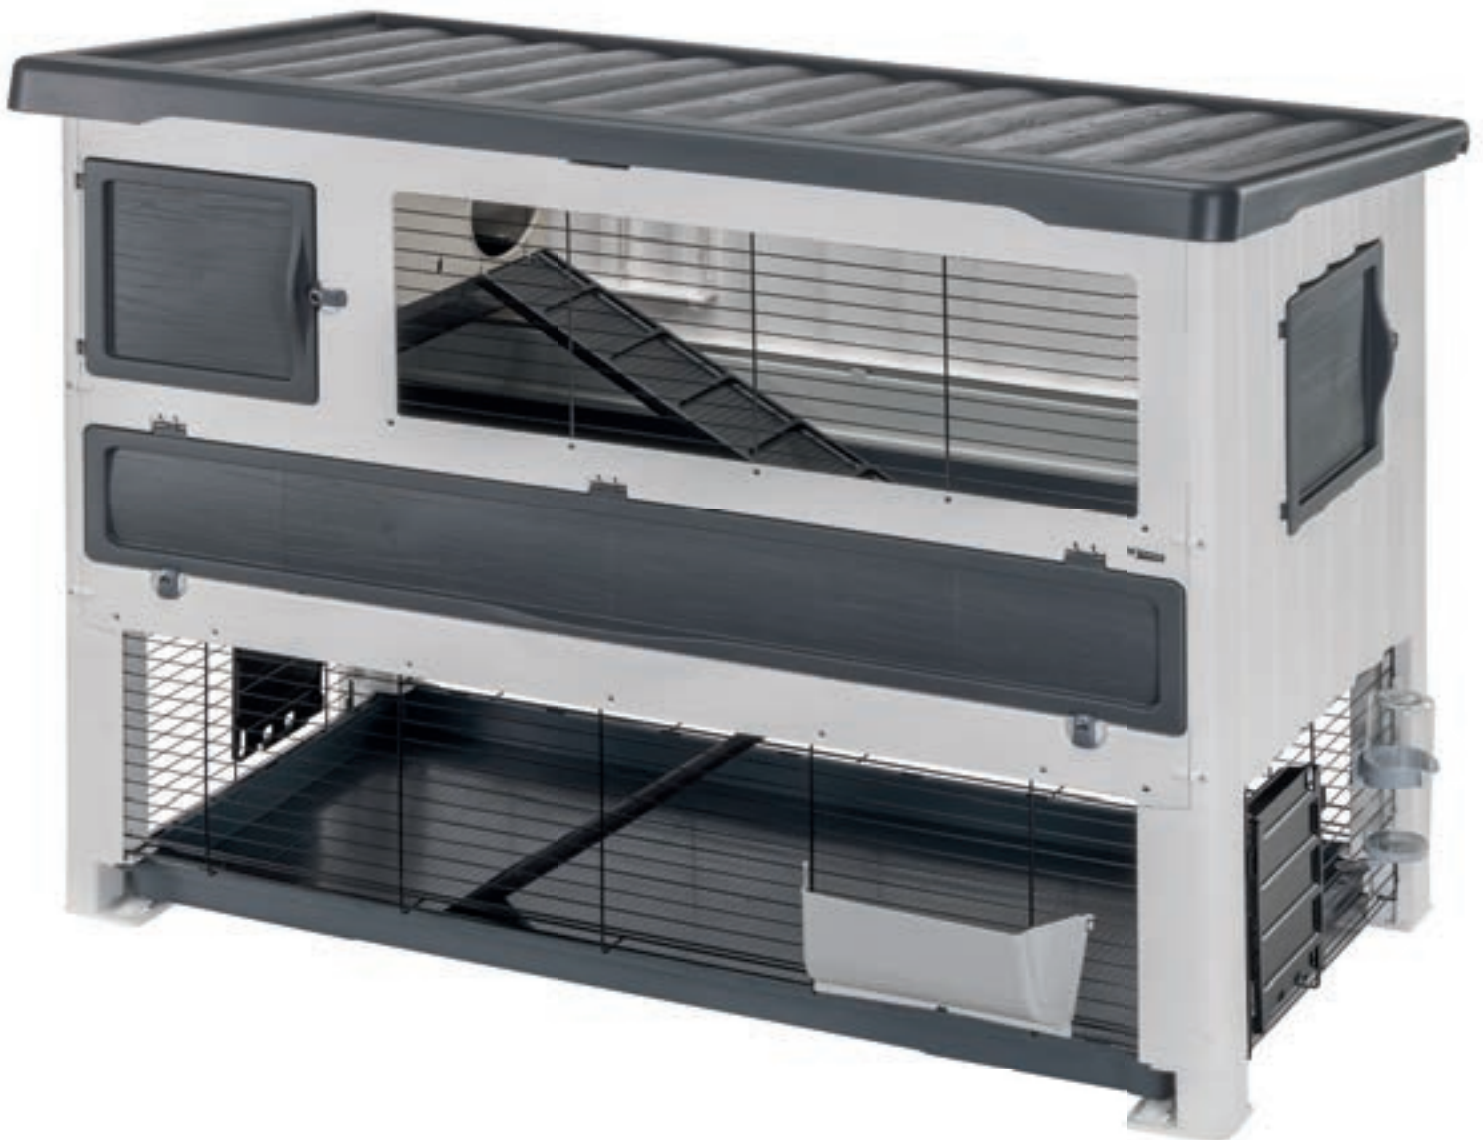

PLASTIC HUTCH FOR RABBITS

GRAND LODGE 140 PLUS

GRAND LODGE 140 PLUS

57087900 - INNER 1
134x73x117 (AxBxH)cm
127x63 (A1xB1) cm
25,5x40,5 (A2xB2) cm
52,8x28,7x46,06 (AxBxH) in
50x24,8 (A1xB1) in
10,04x15,9 (A2xB2) in