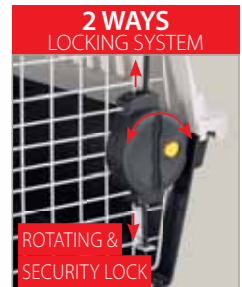

CLIPPER 7

carriers for dogs

1
PICK

CLIPPER 7
73120021 - INNER 1
105 x 75 x h 79 cm
41.3 x 29.5 x h 31.1 in

IATA NET KIT OPTIONAL

NET KIT CLIPPER 7
94100275 - INNER 1

Pet carriers designed complying to
IATA REGULATIONS