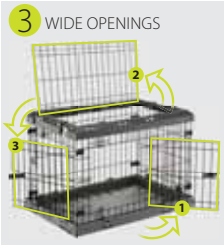

Fully opening top