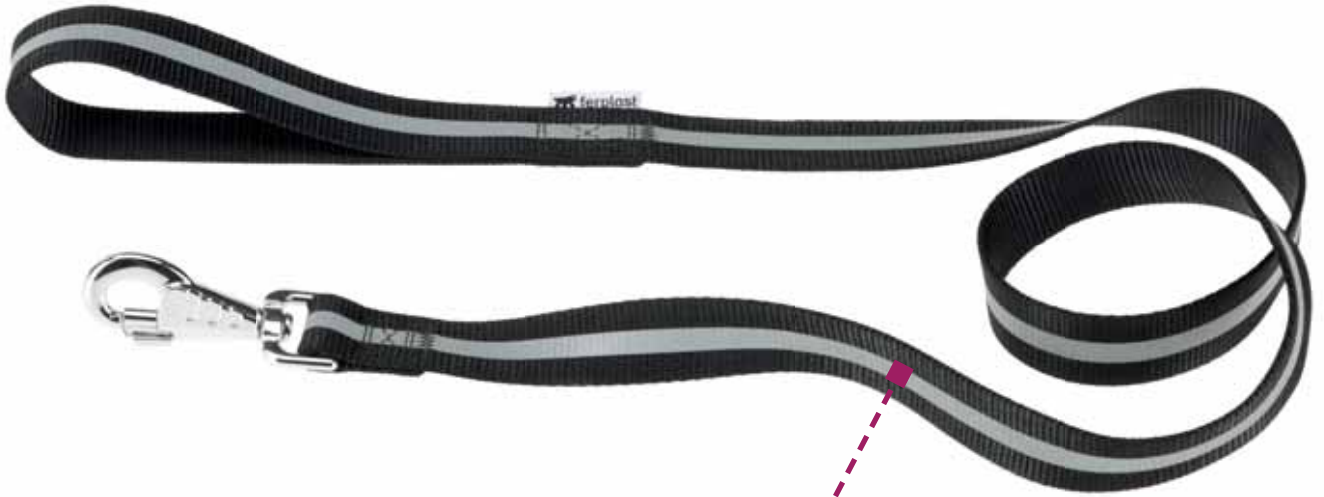

CLUB REFLEX G

nylon leads with reflective strip

REFLECTIVE STRIP