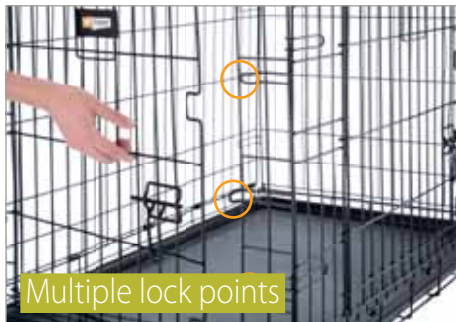

Divider panel included

Folds down for easy portability

Multiple lock points

Secure Slide bolt latch

OPTIONAL														
	JOLLY			TENDER TECH					VANILLA					L 440 KIT 4 WHEELS
Modello/Model	60	85	110	60	75	90	105	120	60	75	90	105	120	
SUPERIOR 60	X			X					X					X
SUPERIOR 75		X			X					X				X
SUPERIOR 90		X				X					X			X
SUPERIOR 105			X				X					X		X
SUPERIOR 120			X					X					X	X