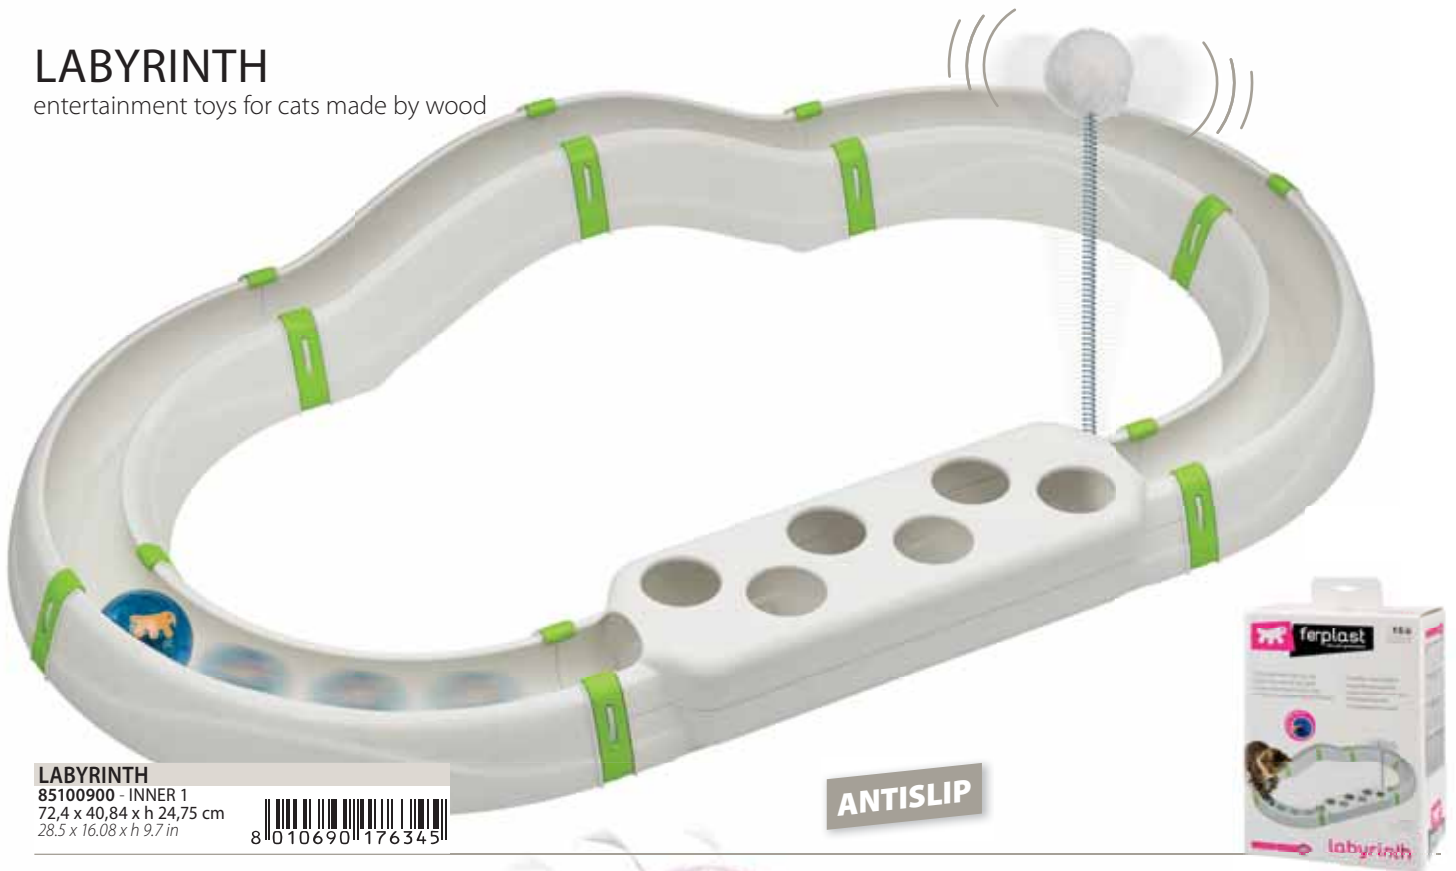

CRAZY BALL

85044099 - INNER 1
 Ø 58 cm
 Ø 22.8 in

PHANTOM

laser toy for cats

PHANTOM

85080099 - INNER 1
 Ø 10 x 21 cm
 Ø 3.9 x 8.3 in

LABYRINTH

entertainment toys for cats made by wood