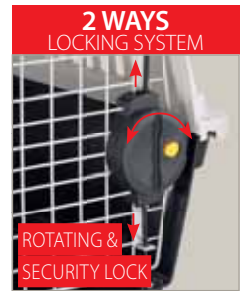

CLIPPER 1
 73114021 - INNER 3
 50 x 33 x h 32 cm
 19.7 x 13 x h 12.6 in

IATA NET KIT OPTIONAL

NET KIT CLIPPER 1-2
 94100270 - INNER 1

CLIPPER 2

carriers for cats and small dogs

CLIPPER 2
 73115021 - INNER 3
 57 x 37 x h 36 cm
 22.4 x 14.6 x h 14.2 in