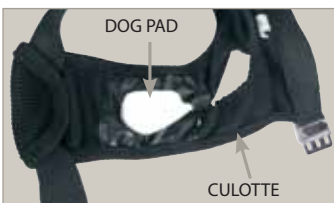

CULOTTE

CULOTTE HYGIENIC MINI

85370017 - INNER 3
32-37 cm
12.6-14.6 in

CULOTTE HYGIENIC LARGE

85373017 - INNER 3
53-59 cm
20.9-23.2 in

CULOTTE HYGIENIC SMALL

85371017 - INNER 3
38-45 cm
15-17.7 in

CULOTTE HYGIENIC XLARGE

85374017 - INNER 3
60-70 cm
23.6-27.6 in

CULOTTE HYGIENIC MEDIUM

85372017 - INNER 3
46-52 cm
18.1-20.5 in

CULOTTE HYGIENIC MAXI

85375017 - INNER 3
71-78 cm
28-30.7 in

DOG PADS

DOG PADS MINI-SMALL

85380000 - INNER 12
6,5 x 4,5 x h 0,1 cm
2.6 x 1.8 x h 0.04 in

DOG PADS MEDIUM-LARGE

85381000 - INNER 12
9 x 6 x h 0,1 cm
3.5 x 2.4 x h 0.04 in

DOG PADS XLARGE-MAXI

85382000 - INNER 12
9 x 6,5 x h 0,1 cm
3.5 x 2.6 x h 0.04 in