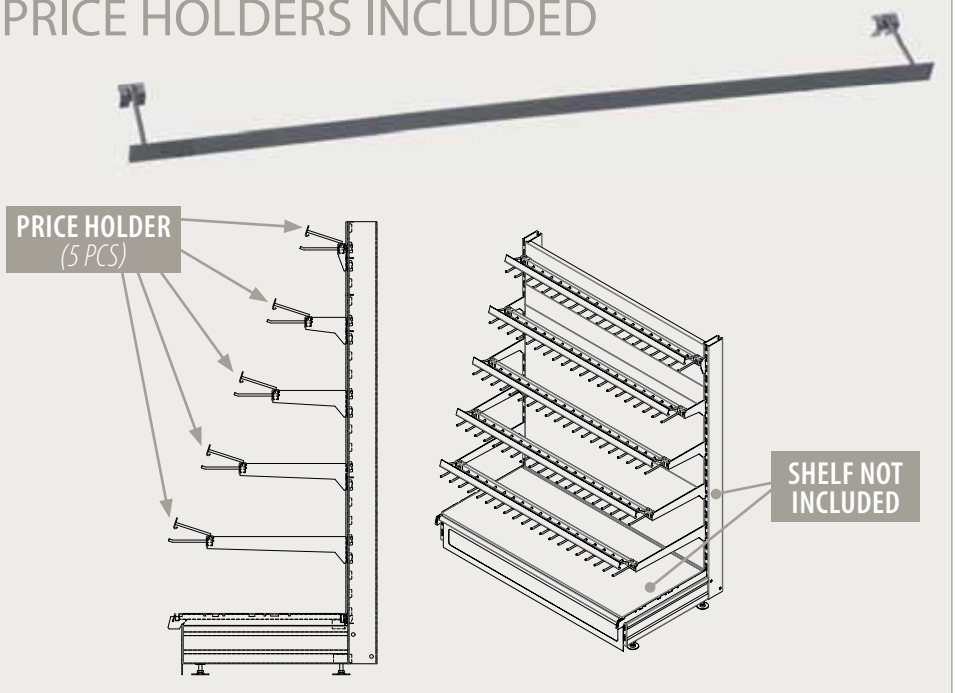

PRICE HOLDERS INCLUDED