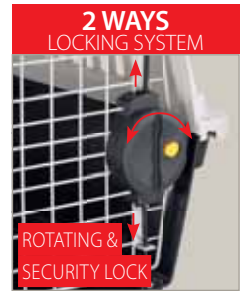

CLIPPER 1
 73114021 - INNER 3
 50 x 33 x h 32 cm
 19.7 x 13 x h 12.6 in

IATA NET KIT OPTIONAL

NET KIT CLIPPER 1-2
 94100270 - INNER 1

CLIPPER 2

carriers for cats and small dogs

CLIPPER 2
 73115021 - INNER 3
 57 x 37 x h 36 cm
 22.4 x 14.6 x h 14.2 in