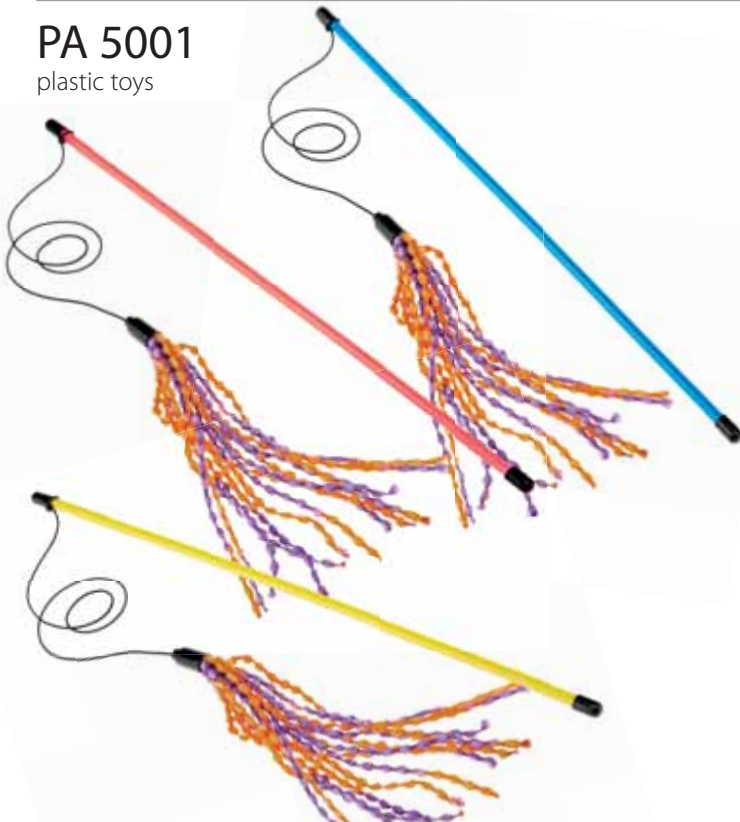

PA 5001
plastic toys

PA 5001
85001799 - INNER 3
Ø 0,8 x 47 cm
Ø 0,3 x 18,5 in
MIXED COLOURS