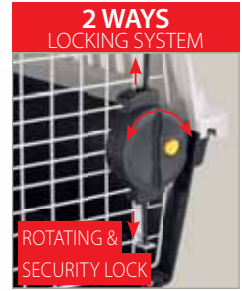

CLIPPER 6

carriers for dogs

1
PICK

CLIPPER 6
73119021 - INNER 1
93 x 65 x h 68 cm
36.6 x 25.6 x h 26.8 in

IATA NET KIT OPTIONAL

NET KIT CLIPPER 6
94100274 - INNER 1

Pet carriers designed complying to
IATA REGULATIONS