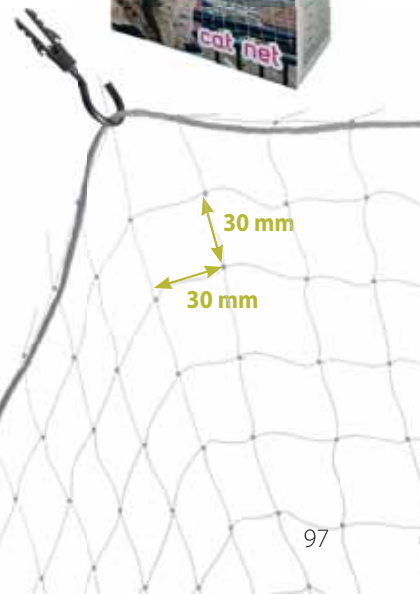

CAT NET

cat safety net for balcony