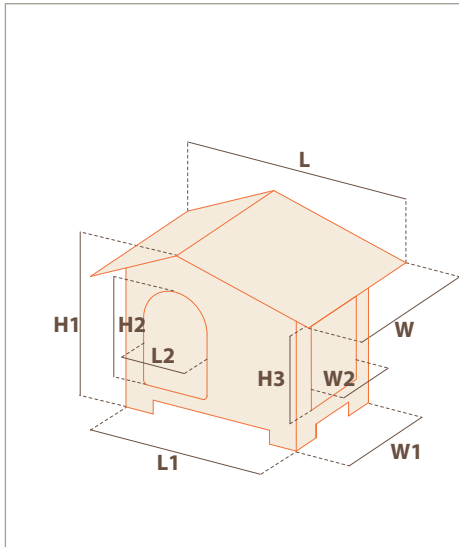

MODELS	Dimension with roof LxWxH (cm/in)	Dimension without roof L1xW1xH1 (cm/in)	Internal Dimension (cm/in)	Door Dimension L2xH2 (cm/in)	Side opening Dimension W2xH3 (cm/in)
CATVILLA 50	38,5 x 43 x 38,5 15.2 x 16.9 x 15.2	38 x 40 x 38,5 15 x 15.7 x 15.2	32,5 x 35,5 x 34,5 12.8 x 14 x 13.6	Ø 19,5 Ø 7.68	-
CATVILLA 60	53,5 x 43 x 38,5 21.1 x 16.9 x 15.2	53 x 40 x 38,5 20.9 x 15.7 x 15.2	50 x 35,5 x 34,5 19.7 x 14 x 13.6	Ø 19,5 Ø 7.68	-
DOGVILLA 50	43 x 48 x 44 16.9 x 18.9 x 17.3	38 x 40 x 44 15 x 15.7 x 17.3	32,5 x 35,5 x 36 12.8 x 14 x 14.2	15,5 x 20 6.10 x 7.87	-
DOGVILLA 60	58 x 48 x 44 22.8 x 18.9 x 17.3	53 x 40 x 44 20.9 x 15.7 x 17.3	47,5 x 35,5 x 36 18.7 x 14 x 14.2	15,5 x 20 6.10 x 7.87	28,5 x 27 11.2 x 10.6
DOGVILLA 70	73 x 59 x 53 28.7x23.2x20.9	64,5 x 44,5 x 53 25.4x 17.5x 20.9	62 x 43 x 45 24.4x16.9x 17.7	20 x 30 7.9x 11.8	34 x 34 13.4x 13.4
DOGVILLA 90	88 x 72 x 65 34.6x 28.3x 25.6	78,5 x 57,5 x 65 30.9x 22.6x 25.6	75 x 55 x 55 29.5x 21.7x 21.7	24 x 37 9.4x 14.6	46 x 43 18.1x 16.9
DOGVILLA 110	111 x 84 x 79 43.7x 33.1x 31.1	98,5 x 68,5 x 79 38.8x 27.0x 31.1	95 x 66 x 68 37.4x 26.0x 26.8	30 x 46 11.8x 18.1	52 x 53 20.5x 20.9