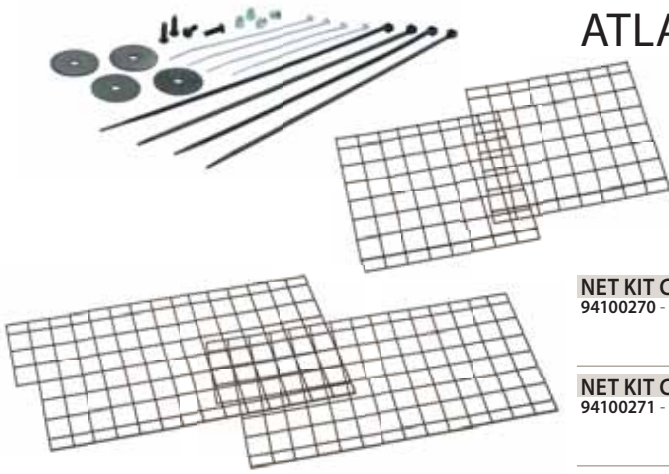

**2 WAYS
LOCKING SYSTEM**

**ROTATING &
SECURITY LOCK**

CLIPPER 5
carriers for dogs

IATA NET KIT OPTIONAL
NET KIT CLIPPER 5
94100273 - INNER 1

Pet carriers designed complying to
IATA REGULATIONS

CLIPPER 5
73118021 - INNER 1
87 x 57 x h 60 cm
34.3 x 22.4 x h 23.6 in

CLIPPER 6

carriers for dogs

1
PICK

CLIPPER 6
73119021 - INNER 1
93 x 65 x h 68 cm
36.6 x 25.6 x h 26.8 in

IATA NET KIT OPTIONAL

NET KIT CLIPPER 6
94100274 - INNER 1

Pet carriers designed complying to
IATA REGULATIONS

CLIPPER 7

carriers for dogs

1
PICK

CLIPPER 7
73120021 - INNER 1
105 x 75 x h 79 cm
41.3 x 29.5 x h 31.1 in

IATA NET KIT OPTIONAL

NET KIT CLIPPER 7
94100275 - INNER 1

Pet carriers designed complying to
IATA REGULATIONS

ATLAS PROFESSIONAL & CLIPPER NET KIT

for airplane, train and ship transportation

IATA KIT
for Atlas Professional

Pet carriers designed complying to
IATA REGULATIONS

The pictures are mere examples.

NET KIT CLIPPER 1-2