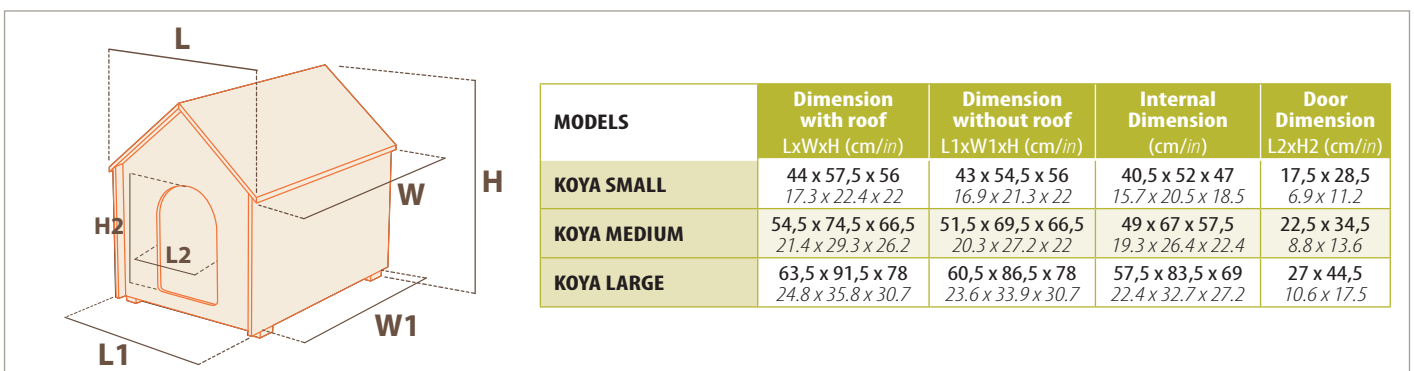

NEW

KOYA
wooden dog house

KOYA SMALL
87028100 - INNER 1
44 x 57,5 x h 56 cm
17.3 x 22.6 x h 22.05 in

KOYA MEDIUM
87028200 - INNER 1
54,5 x 74,5 x h 66,5 cm
21.5 x 29.3 x h 26.2 in

KOYA LARGE
87028300 - INNER 1
63,5 x 91,5 x h 78 cm
25 x 36.02 x h 30.7 in