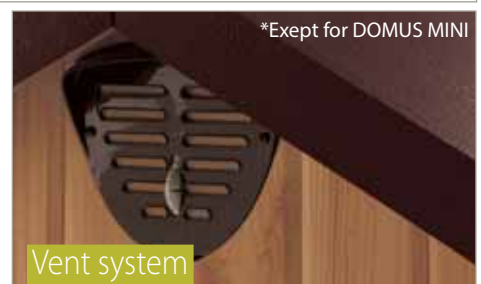

For DOMUS SMALL - MEDIUM
LARGE - EXTRA LARGE - MAXI

Plastic feet included

For DOMUS MINI

Plastic feet included

Varnished roof

Vent system

*Except for DOMUS MINI

ARGO