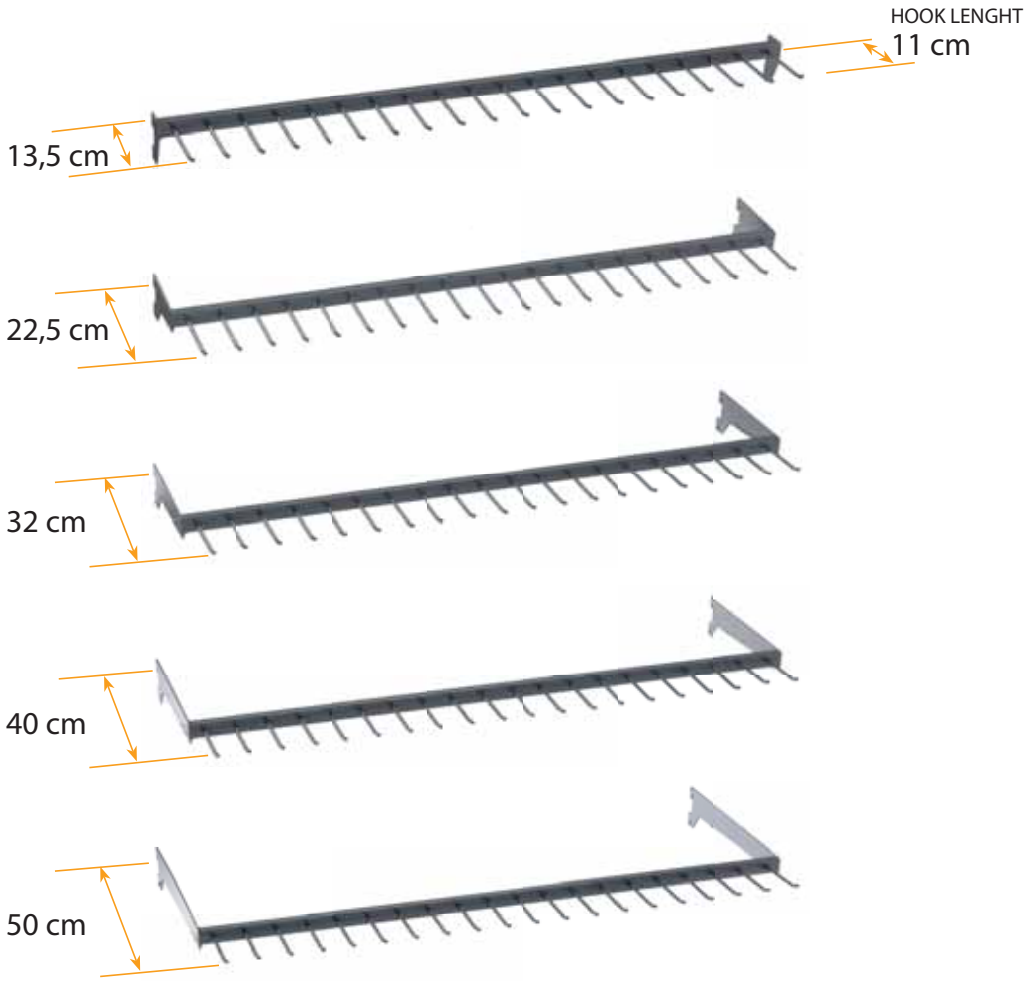

SET BARS

SET BARS 100 cm/39.4 in

Q.TY	TYPE	DEPTH	HOOKS
1	BAR	13,5 cm - 5.1 in	20
1	BAR	22,5 cm - 8.7 in	20
1	BAR	32 cm - 12.6 in	20
1	BAR	40 cm - 15.7 in	20
1	BAR	50 cm - 19.7 in	20
5	PRICE HOLDER	11,6 cm - 4.3 in	-

SET BARS 100

96958000 - INNER 1

SET BARS 125 cm/49.2 in

Q.TY	TYPE	DEPTH	HOOKS
1	BAR	13,5 cm - 5.1 in	25
1	BAR	22,5 cm - 8.7 in	25
1	BAR	32 cm - 12.6 in	25
1	BAR	40 cm - 15.7 in	25
1	BAR	50 cm - 19.7 in	25
5	PRICE HOLDER	11,6 cm - 4.3 in	-

SET BAR 125

96958100 - INNER 1

SET BARS 133 cm/52.4 in

Q.TY	TYPE	DEPTH	HOOKS
1	BAR	13,5 cm - 5.1 in	26
1	BAR	22,5 cm - 8.7 in	26
1	BAR	32 cm - 12.6 in	26
1	BAR	40 cm - 15.7 in	26
1	BAR	50 cm - 19.7 in	26
5	PRICE HOLDER	11,6 cm - 4.3 in	-

SET BAR 133

96958200 - INNER 1