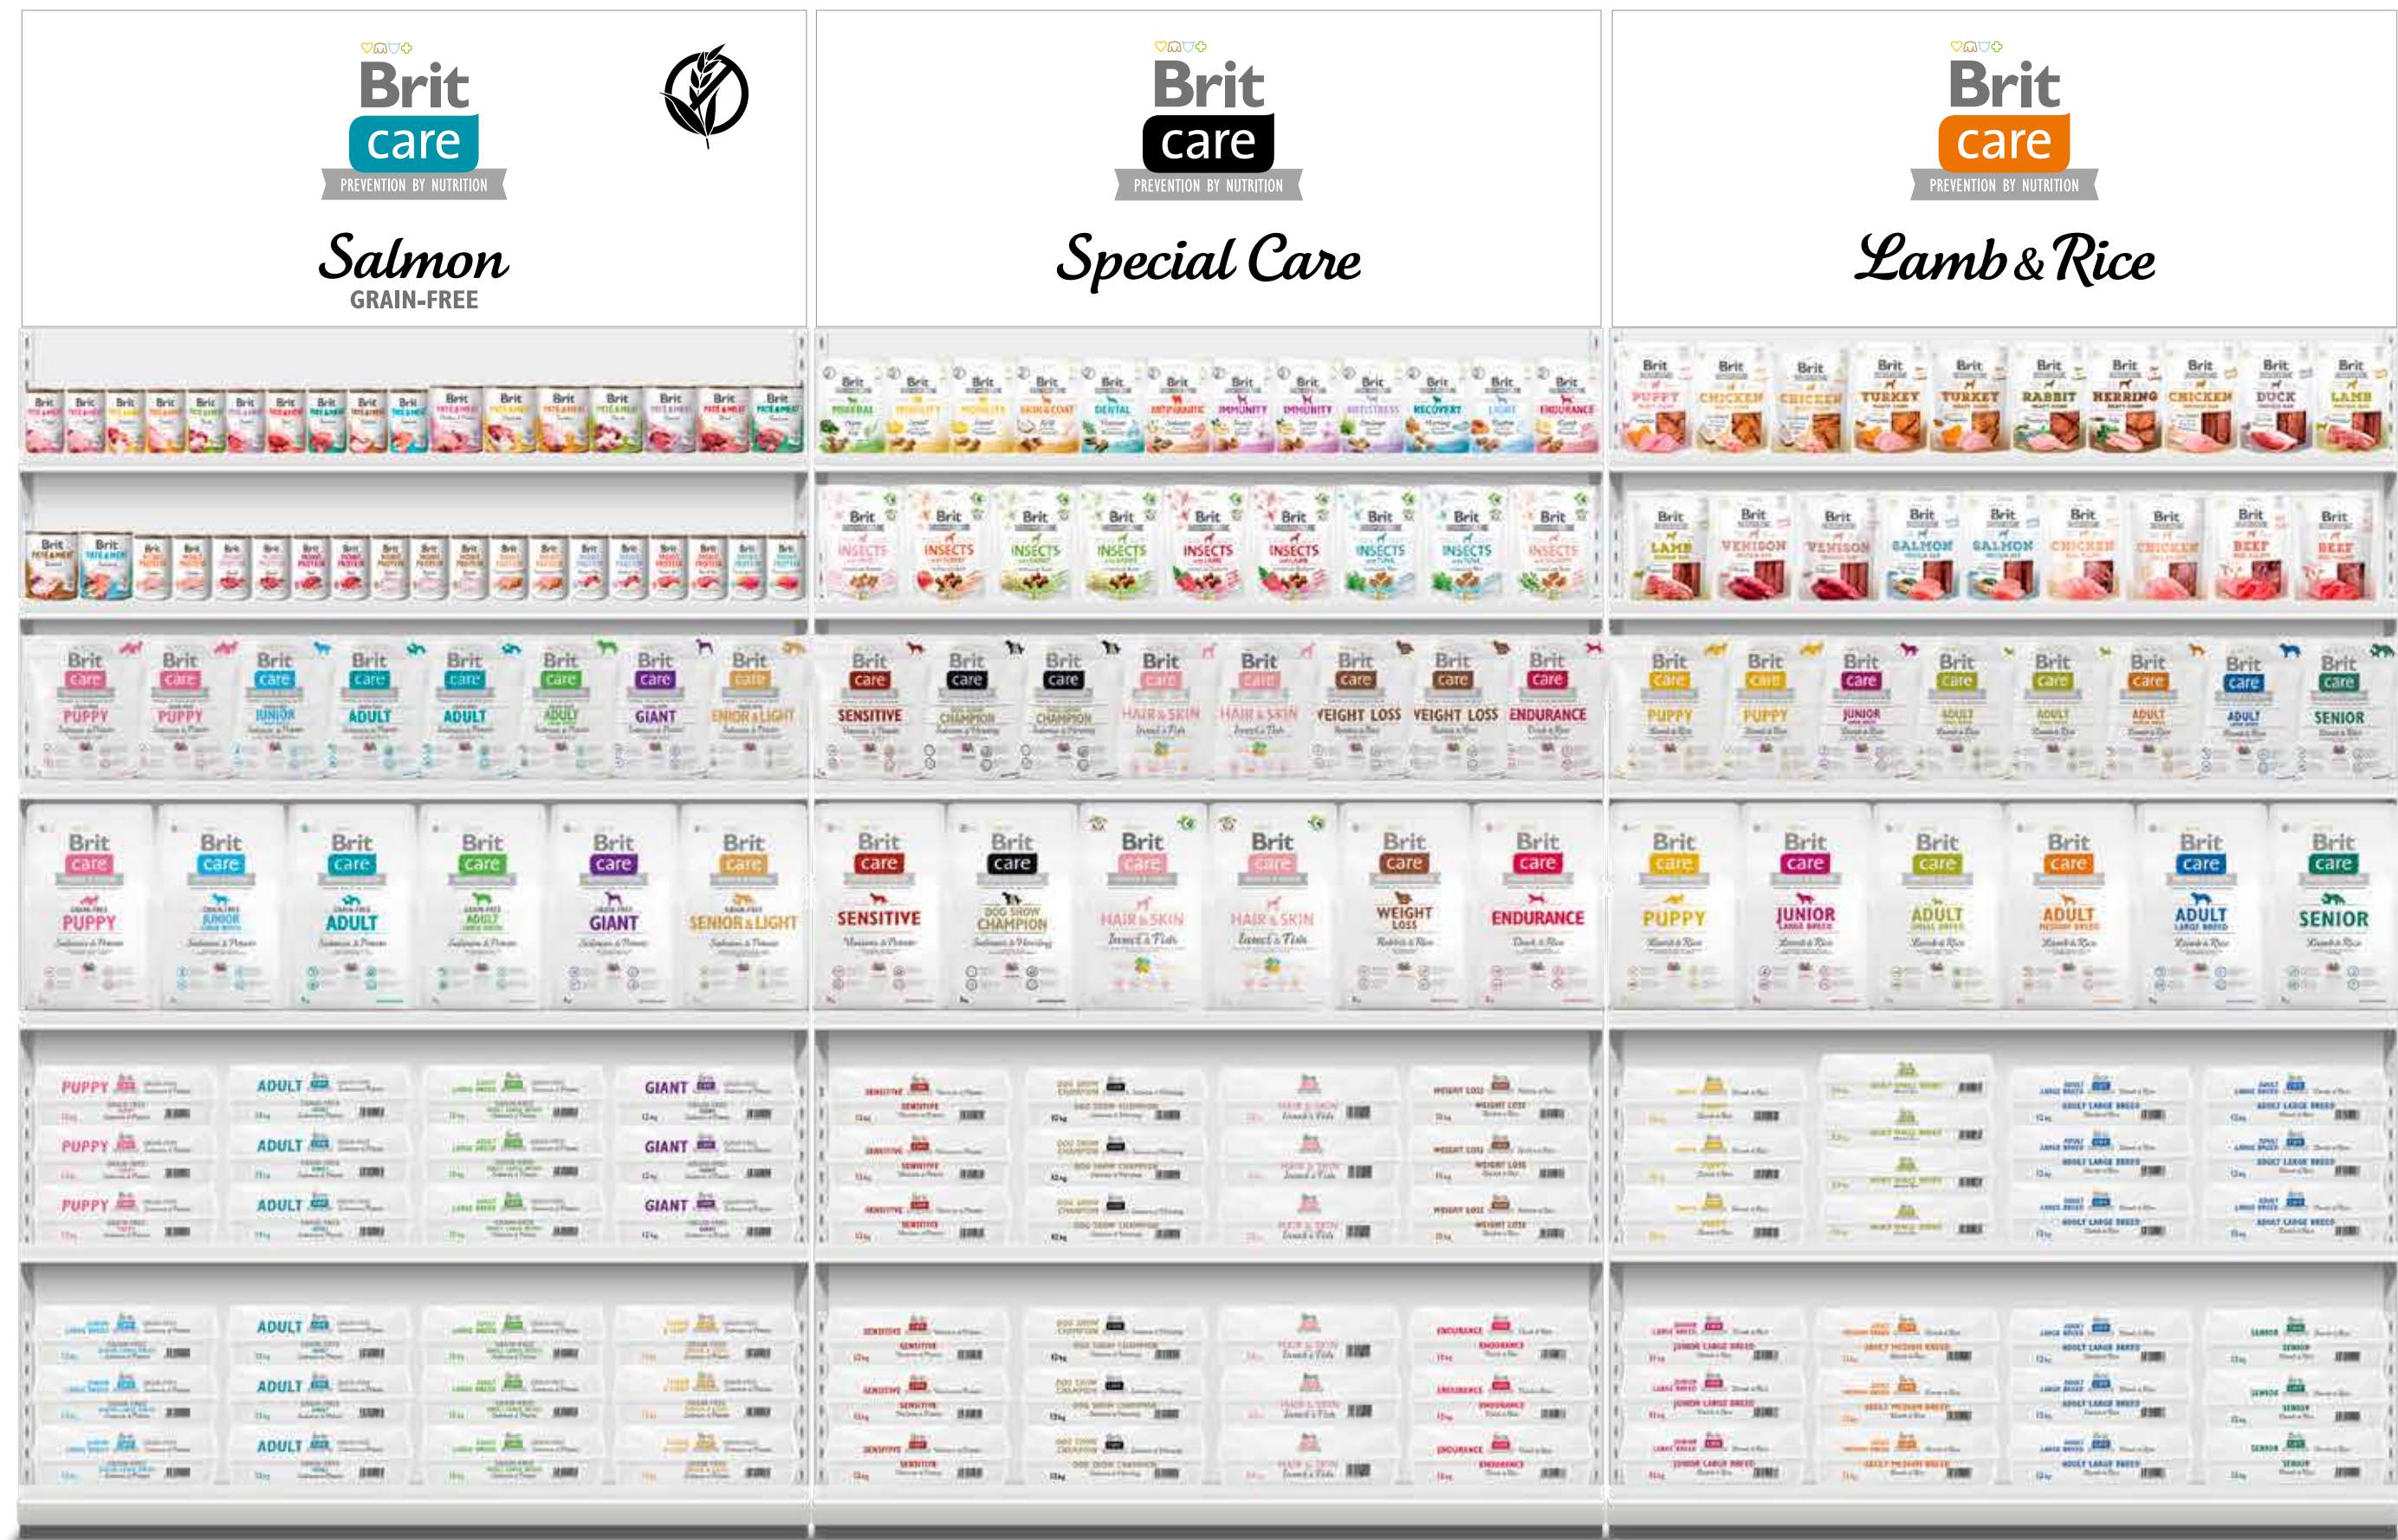

Brit Fresh Fish with Pumpkin

FRESH FISH WITH PUMPKIN, SORGHUM AND BUCKWHEAT
CONTAINS LINSEED, SALMON OIL, ALGAE,
& CHARD

*Delicately balanced nutrition with meat,
organs, vegetables, fruits, and herbs from local
sources. Made using fresh meat.*

SUPER PREMIUM

- SUPERPREMIUM FUNCTIONAL FOOD
 - HYPOALLERGENIC
 - GLUTEN/GRAIN FREE
- PREVENTS FOOD ALLERGIES AND INTOLERANCE
- NO SOY, NO WHEAT, NO CORN, NO GMO

BRIT CARE SUPERPREMIUM PET FOOD HAS BEEN DEVELOPED TO PROTECT THE BODY AGAINST NEGATIVE ENVIRONMENTAL INFLUENCES. IT STARTS WITH CAREFULLY SELECTED, HIGH-QUALITY INGREDIENTS, SUCH AS LAMB, SALMON, HERRING, DUCK, AND RABBIT TO PRODUCE BALANCED, HYPOALLERGENIC, AND GRAIN-FREE RECIPES THAT PREVENT FOOD INTOLERANCES AND ARE EASY TO DIGEST. BRIT CARE ALSO CONTAINS FUNCTIONAL INGREDIENTS THAT SUPPORT IMMUNITY, IMPROVE OVERALL CONDITION, AND HELP ELIMINATE THE RISK OF SERIOUS DISEASE.

Brit Care Puppy

LAMB & RICE

Hypoallergenic Formula for Puppies & Junior Dogs of All Breeds (4 Weeks–12 Months)

PROTEIN | FAT **32% | 18%**

12 kg	pcs/cart.	pcs/lay.	pcs/pall.
-	3	30	
reg. no. 100 132700			
8 595602 509799			
3 kg	pcs/cart.	pcs/lay.	pcs/pall.
4	10	144	
reg. no. 100 132701			
8 595602 509805			
1 kg	pcs/cart.	pcs/lay.	pcs/pall.
10	60	240	
reg. no. 100 132702			
8 595602 509812			