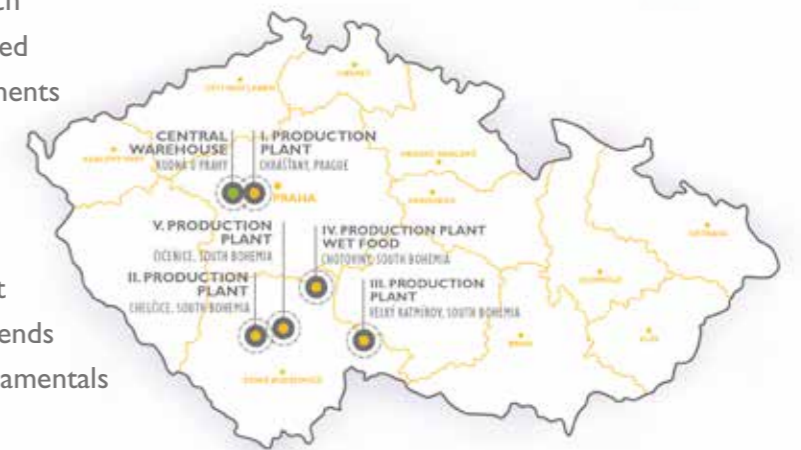

pet sustainability coalition